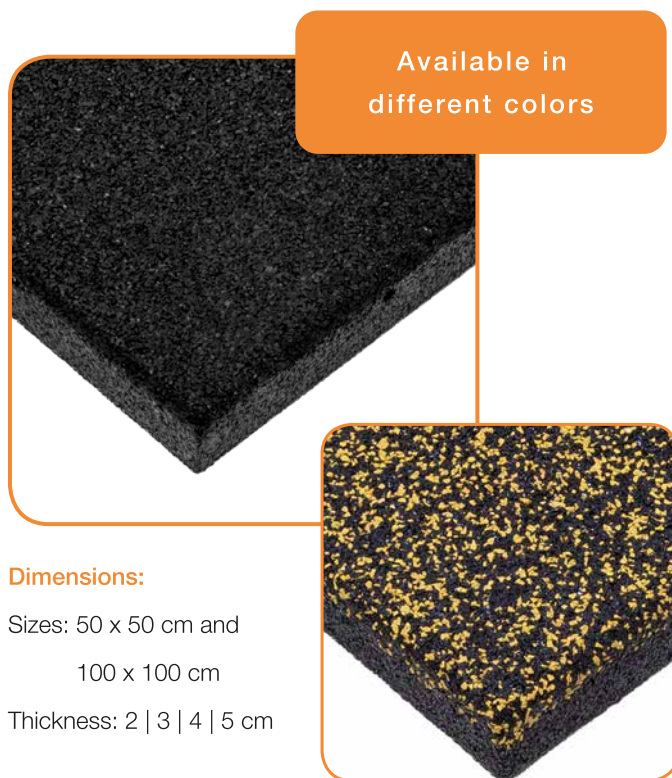

them and ELTECPUR® sport Elastic Tiles is that they are even more densely compressed and are made with finer rubber granules.

As a result, the surface of our premium products appears smoother. Both ELTECPUR® sport products can be used both indoors and outdoors, and offer reliable and low-maintenance protection for